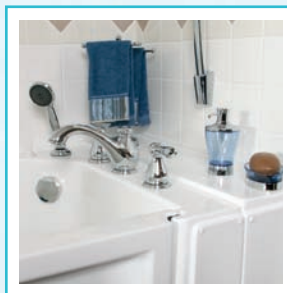

Enjoy your freedom and independence

Walk in, lay back and relax. Bath Creations carries the best selection of trusted walk-in baths at an outstanding price! Our bathtubs are the perfect solution for those suffering from aching joints, stress, diabetes, arthritis, obesity, or with limited mobility. Our walk-in tubs can be installed in an existing tub space within just a few days, at a very affordable price. Everything about our products, from the patented door seal system to the grab bar, is designed so you can enjoy the freedom, privacy, safety, comfort and convenience of bathing. Start enjoying bathing again today!

Standard Features:

- Six Inch Step-in Height
- Anti-Slip Floor
- Anti-Slip Comfortable, Contoured Seat
- Chair Height Seat
- Door Right or Left
- Easy to Grip Door Handle
- Adjustable Shower Slide Bar
- Shower Curtain, Rod, & Rings
- Built-In Towel Rack
- Built-In Grab Bar
- One Inch Steel Frame
- Easy to Clean Surface

Optional Features:

- Hydrotherapy System with Individual Jets
- Re-circulation Heater
- Wet Pump with Six Jets
- Thermostatic Mixing Valve
- End & Filler Panels

"I suffer from limited mobility and bathing was always a difficult experience. With my new walk in tub, I just walk through the tub door, sit down and enjoy a wonderful bathing experience."

Frances Stewart ~ Beavercreek, Ohio

Soak away the pains

Soaking in a Bath Creation's walk-in tub is an ideal therapy to help soothe aches and pains from arthritis, rheumatism, and back pain. We also offer walk-ins with therapeutic massaging jets to make your bathing experience even more enjoyable. These walk-in baths with built-in massage jets maintain water temperature longer, allowing you to relax even more.