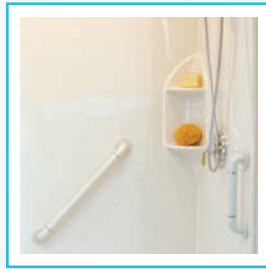

Call 888-833-5577 for your
FREE In-home consultation

*~ Great Financing Options Available ~
No money down - no payments till next year*

Convenient Grab Bars

Accessories such as safety grab bars and a built-in seat, make your showering experience as safe and secure as it is refreshing.

Low Step in Height

The low threshold height makes getting in and out of the shower simple and worry free.

Convenient Seat

Add a convenient chair height seat for increased comfort and bathing options.

Bath Creations

Enjoy your independence

Walk-in showers are perfect for anyone who prefers the safety, ease of use and the extra space of a large shower. It's ideal for those who find it difficult and risky to climb over the traditional tub side. Walk-in showers are handicap accessible, easy to clean, comfortable and can be accessorized with several safety features of your choice. Changing your bathtub to a shower can be the single most important step to improving bathroom safety and comfort.